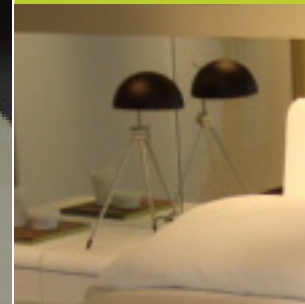

POLIFORM, SALONE INT. DEL MOBILE, MILAN 2007

Caravaggio  
by Cecilie Manz

Poliform, Milan fair 2007

At Salone Internazionale del Mobile 2007 in Milan, Lightyears lamps were frequently used at the large Poliform stand.

Selected products: Caravaggio P4B, Concert P1, Radon T black and Takeru F.

LIGHT  
YEARS